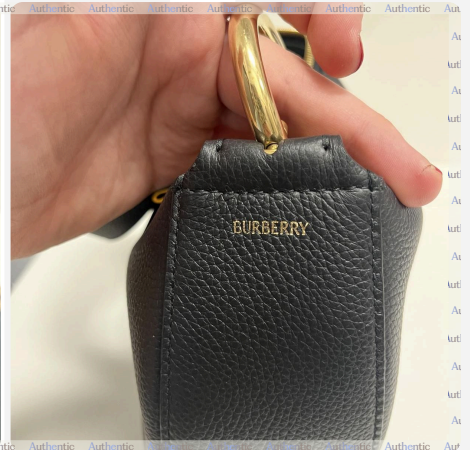

AUTHENTICATION OUTCOME

Authentic

VERIFY CERTIFICATE AT:
[CERTIFICATES.LEGITGRAILS.COM](https://certificates.legitgrails.com)
USE UNIQUE CODE: B6769770119103

ITEM

Burberry Purse

REFERENCE ID

EF2DYP

ORDER NUMBER

#B117746.1

MODEL NAME

Knight Arc

How to verify this certificate:

1. The authentication outcome must match on the certificate, the watermark frame around the photos, and the related page at certificates.legitgrails.com.
2. The unique code must match both the visible field and the faint watermark under the outcome
3. The QR code must lead to certificates.legitgrails.com showing the same item, images, and outcome
4. Faint LegitGrails logos must be visible behind the QR code