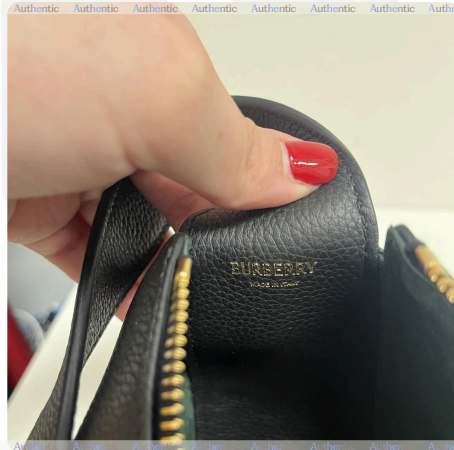

AUTHENTICATION OUTCOME

Authentic

VERIFY CERTIFICATE AT:
[CERTIFICATES.LEGITGRAILS.COM](https://certificates.legitgrails.com)
USE UNIQUE CODE: B6769770119103

ITEM

Burberry Purse

REFERENCE ID

EF2DYP

ORDER NUMBER

#B117746.1

MODEL NAME

Knight Arc

How to verify this certificate:

1. The authentication outcome must match on the certificate, the watermark frame around the photos, and the related page at certificates.legitgrails.com.
2. The unique code must match both the visible field and the faint watermark under the outcome
3. The QR code must lead to certificates.legitgrails.com showing the same item, images, and outcome
4. Faint LegitGrails logos must be visible behind the QR code